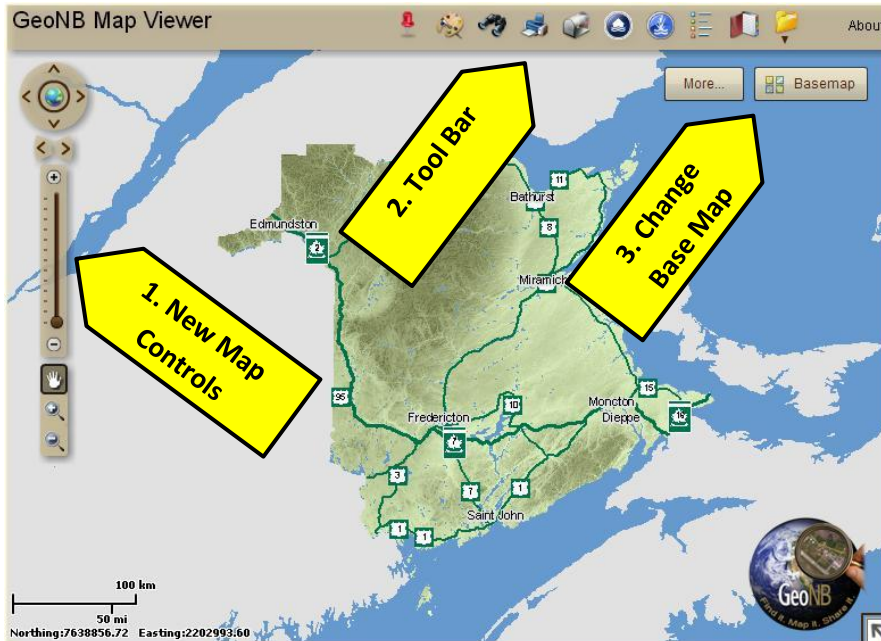

Welcome to the New GeoNB Map Viewer

The GeoNB Map Viewer has been upgraded to make some common tasks easier and quicker. A few of the highlights are:

1. Moving around in the map is simpler with the new map controls
2. The most common tools are accessible in the tool bar with only one click
3. Changing the basemap or adding more map layers is quicker

The GeoNB Map Viewer still provides access to the best and freshest map data available from the Government of New Brunswick and some municipal governments including: property maps, civic addresses, roads, rivers, lakes, streams, air photos, parks, crown lands, wetlands, flood risk areas, etc.